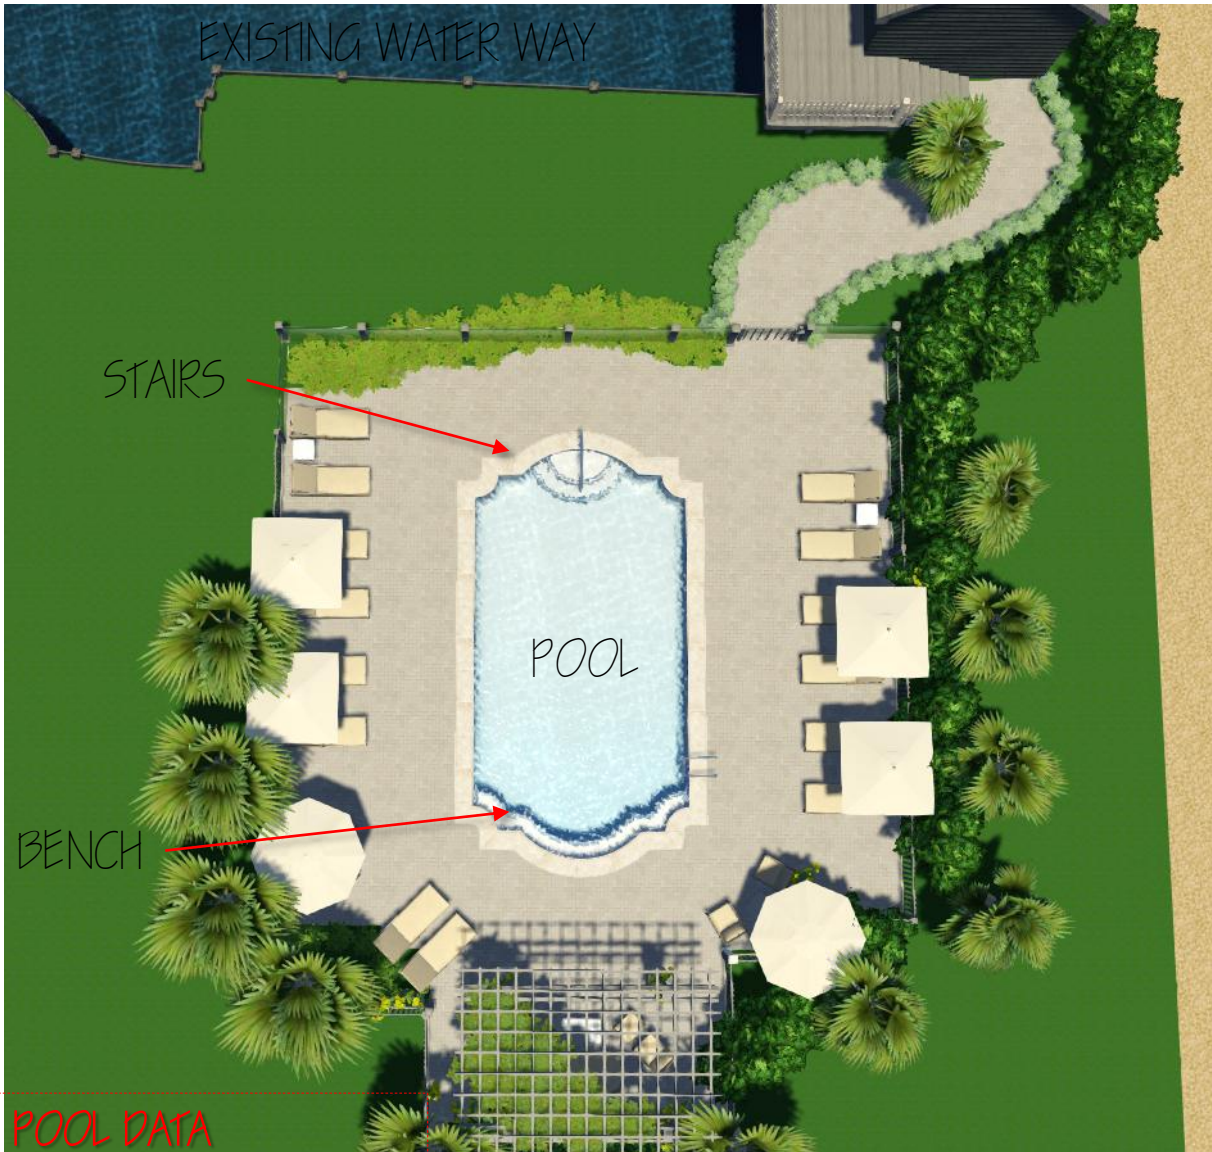

NOT FOR CONSTRUCTION

**POOL DATA**

- POOL SIZE: 18 X 34 FEET
- POOL AREA: 576 SQUARE FEET
- POOL CAPACITY: 38 PEOPLE

Project : BURRUS INN SWIMMING POOL

AN-Jan-30-19

ALL IMAGES PRESENTED ARE CONCEPTUAL DESIGNS, NOT FOR CONSTRUCTION